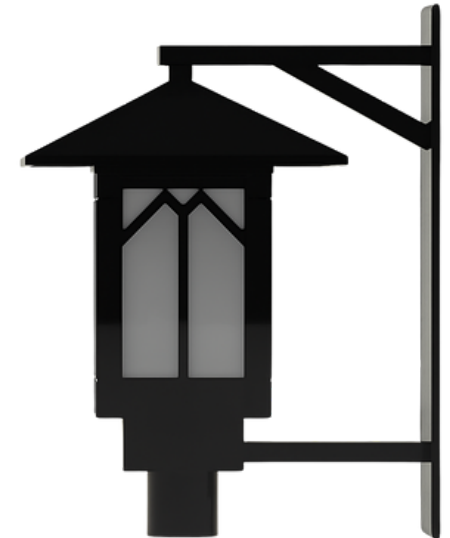

Listings & Ratings

- ETL Listed to UL 1598 Standard for Wet Locations
- LED IP66 Rated

Electrical

- Electronic Driver-120-277V or 347/480V
- 0-10v Dimmable Driver
- Standard Surge Protection included (6kV) 10k-V available

LED

- LED light engine
- Kelvin Temperature -3000K, 4000K, 5000K
- 2700K and (1800K) Available

Distribution

- Types II, III, IV, V
- Full Cutoff

Warranty

- 5 Year Limited Warranty

Housing

- Cast Aluminum Housing & Stamped Cast Aluminum Roof.

Color Finish

- Super Durable Polyester Powder Coat Finish.
- Custom Finishes Available Including Patinas and All RAL Colors.

Mounting

- Standard Post Top
- Pendant Mount
- Wall Mount

Controls (Optional)

- Button Eye Photo Control
- House Side Shield

EPA:1.44

Weight 30 lbs (Max)