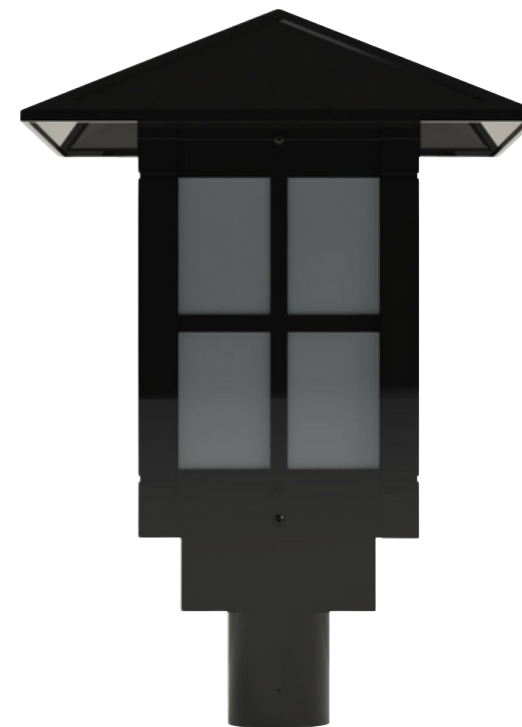

TEME

LANTERN STYLE POST TOP LIGHT

SPECIFICATION GRADE:

Built to your specifications, TEME offers unmatched flexibility with a wide range of styles, wattages, finishes, optics, and Kelvin options—delivering tailored performance that aligns perfectly with your project vision.

PRODUCT FAMILY:

TEME is a versatile solution designed to meet the unique demands of any project. Available in multiple style variations—post-tops, wall mounts and pendants, TEME ensures a cohesive look across varied environments.

EXTREME-LIFE with LED Efficiency

Powered by advanced LED technology, TEME offers an EXTREME-LIFE L70 rating of 187,000 hours, IP66 protection, and a super durable powder coat finish for long-lasting, low-maintenance performance.

PRODUCT DESCRIPTION:

TEME luminaires combine timeless lantern-inspired aesthetics with a sleek, modern twist, making it a standout choice for any outdoor setting. Its signature design and bold pyramidal roof creates a striking silhouette that adds architectural interest and style. With many customizable options, TEME perfectly balances classic charm with contemporary elegance.